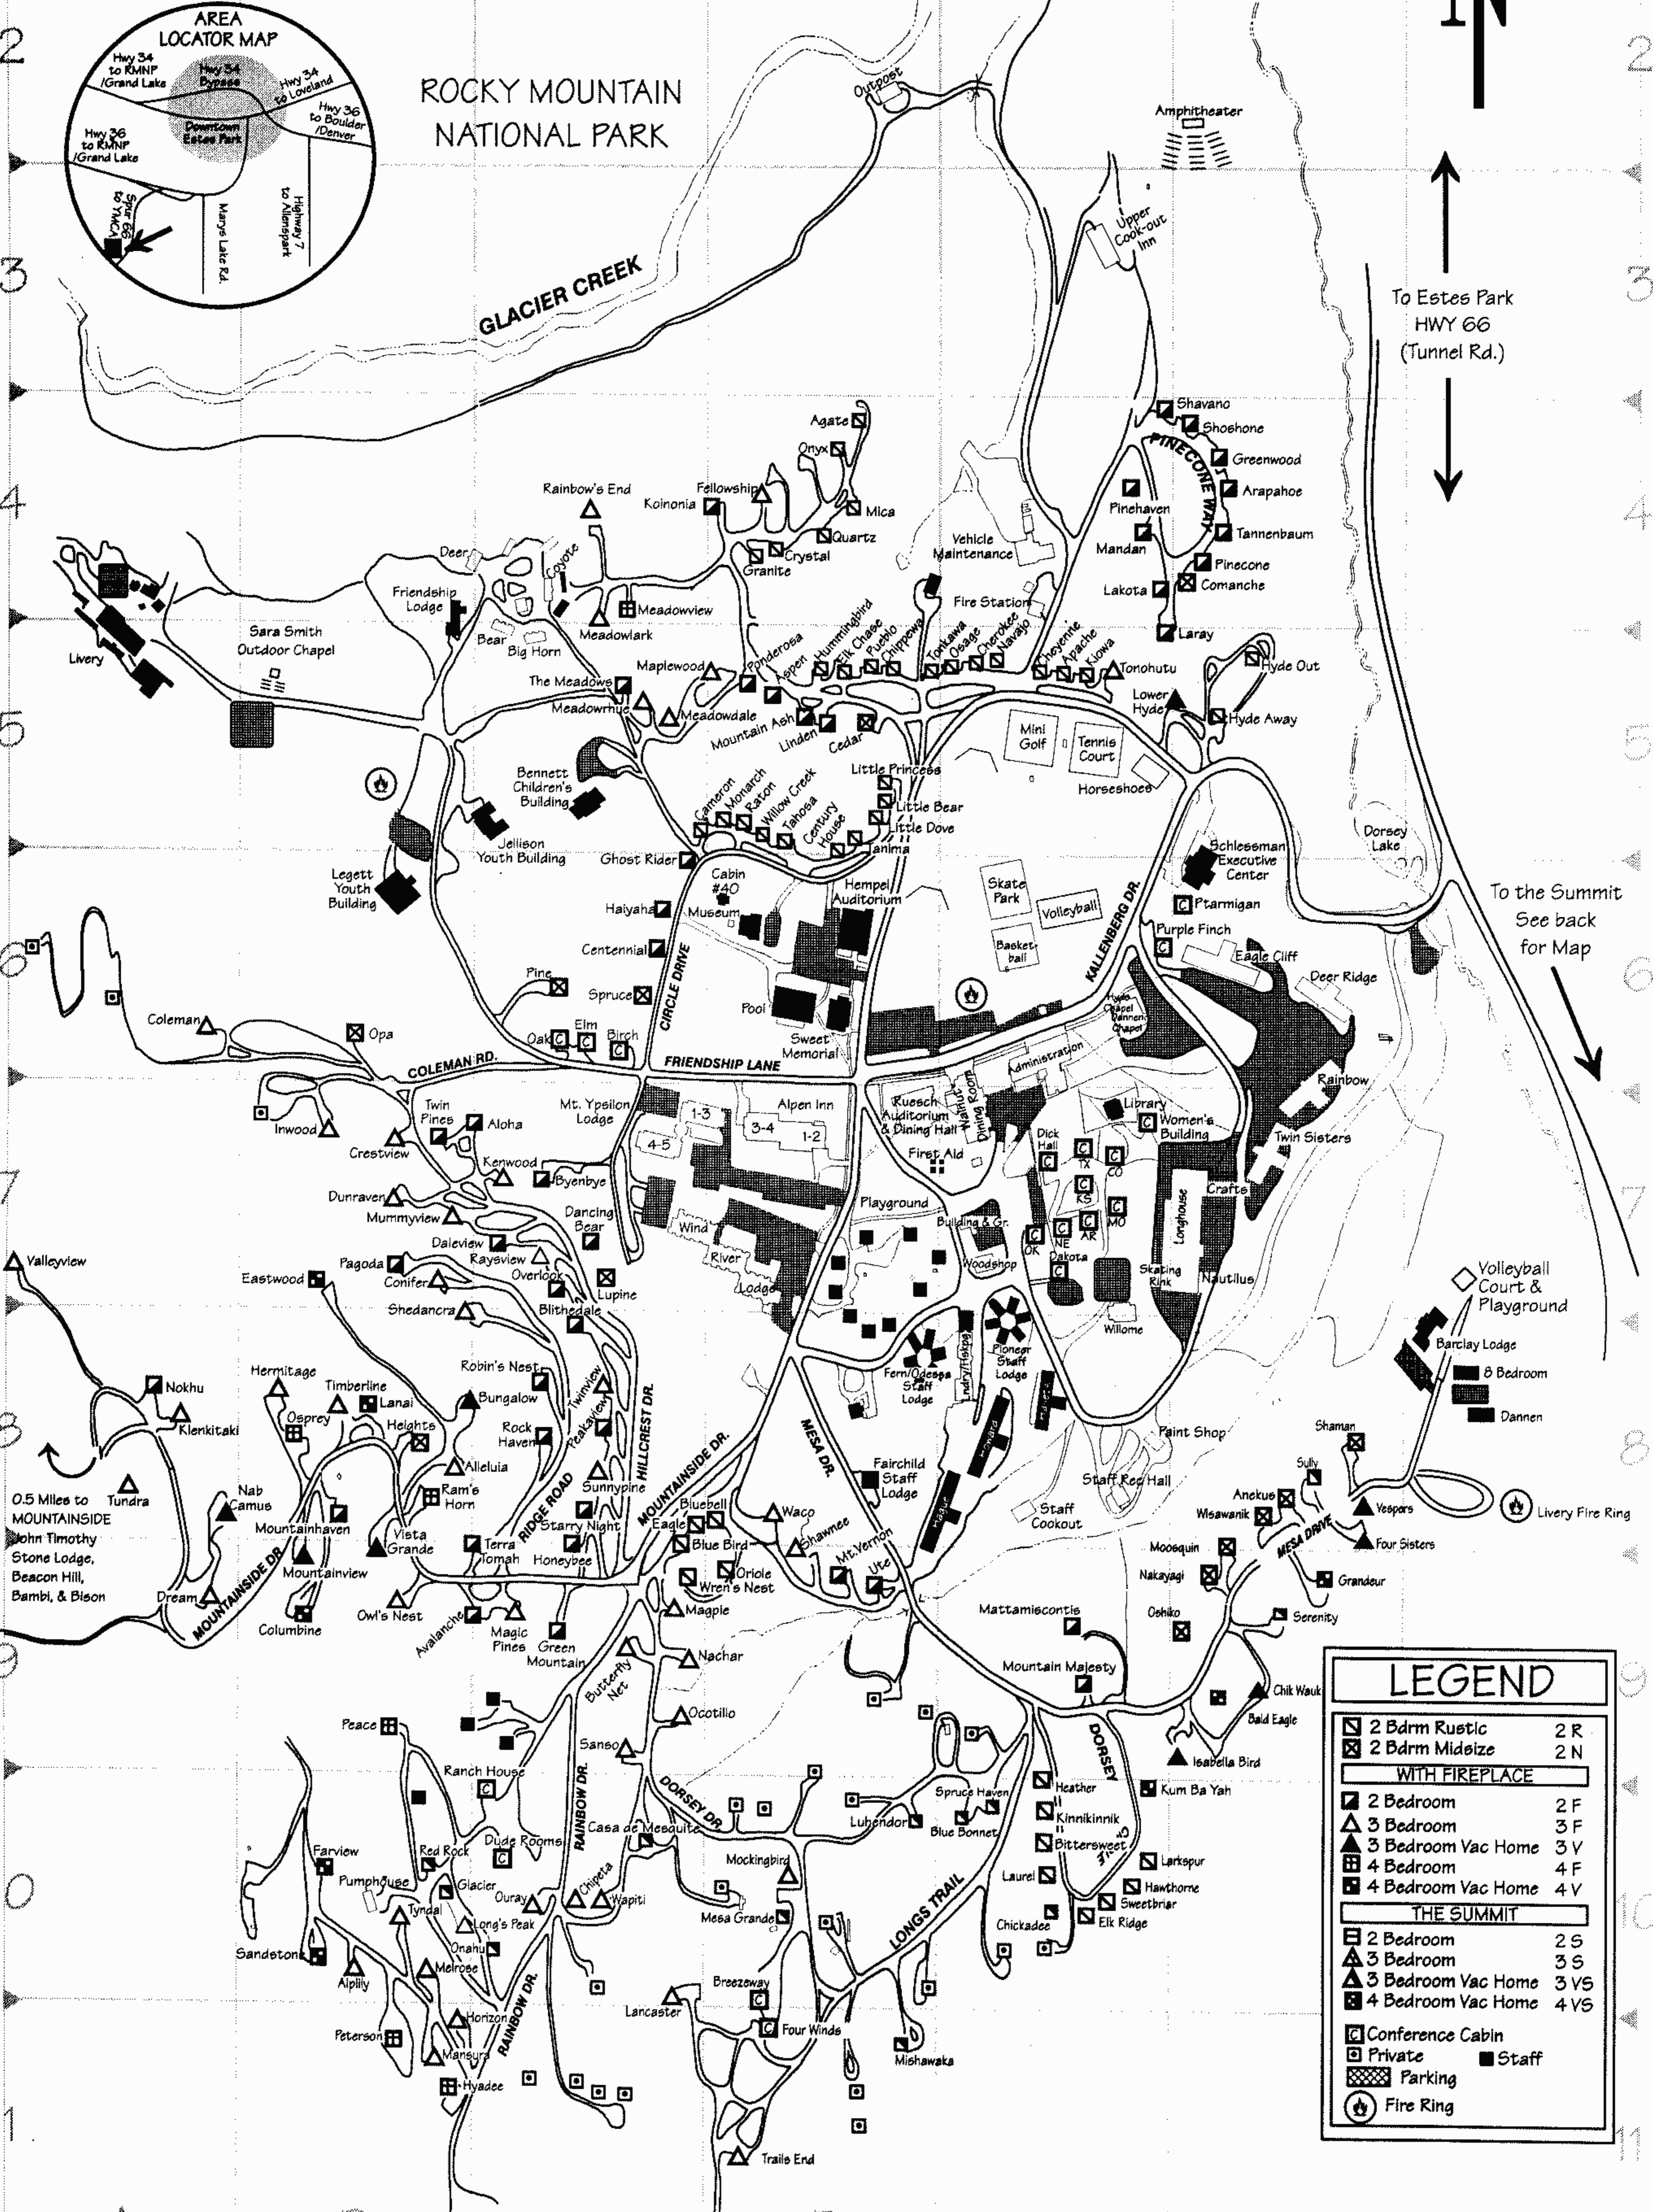

ESTES PARK CENTER

YMCA of the Rockies

ESTES PARK, COLORADO 80511-2550

Phone (970)586-3341 • www.ymcarockies.org

ROCKY MOUNTAIN NATIONAL PARK

GLACIER CREEK

To Estes Park
HWY 66
(Tunnel Rd.)

To the Summit
See back
for Map